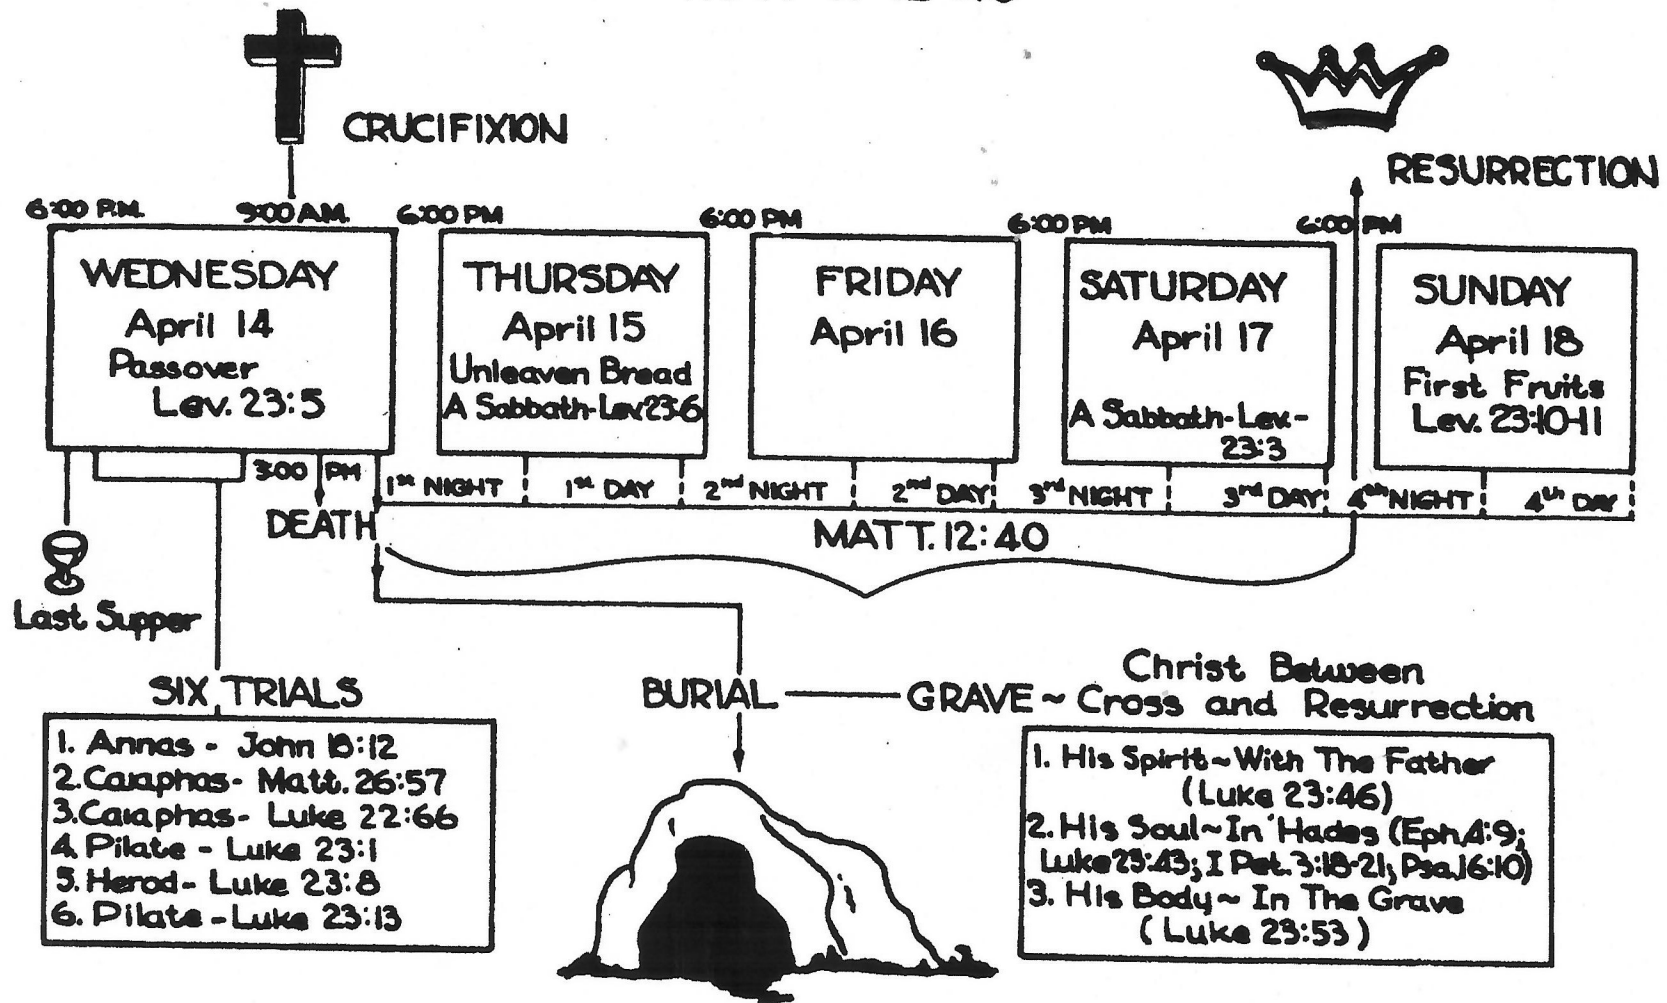

**JEWISH TIME (one day 6:00 PM to 6:00 PM) \***  
**MATT. 12:40**

\*Thieme, R. B. (1970). King of Kings and Lord of Lords (2nd ed). Houston, TX: Publications and Tape Dept., Berachah Church. Originally published in 1966. Page 84.